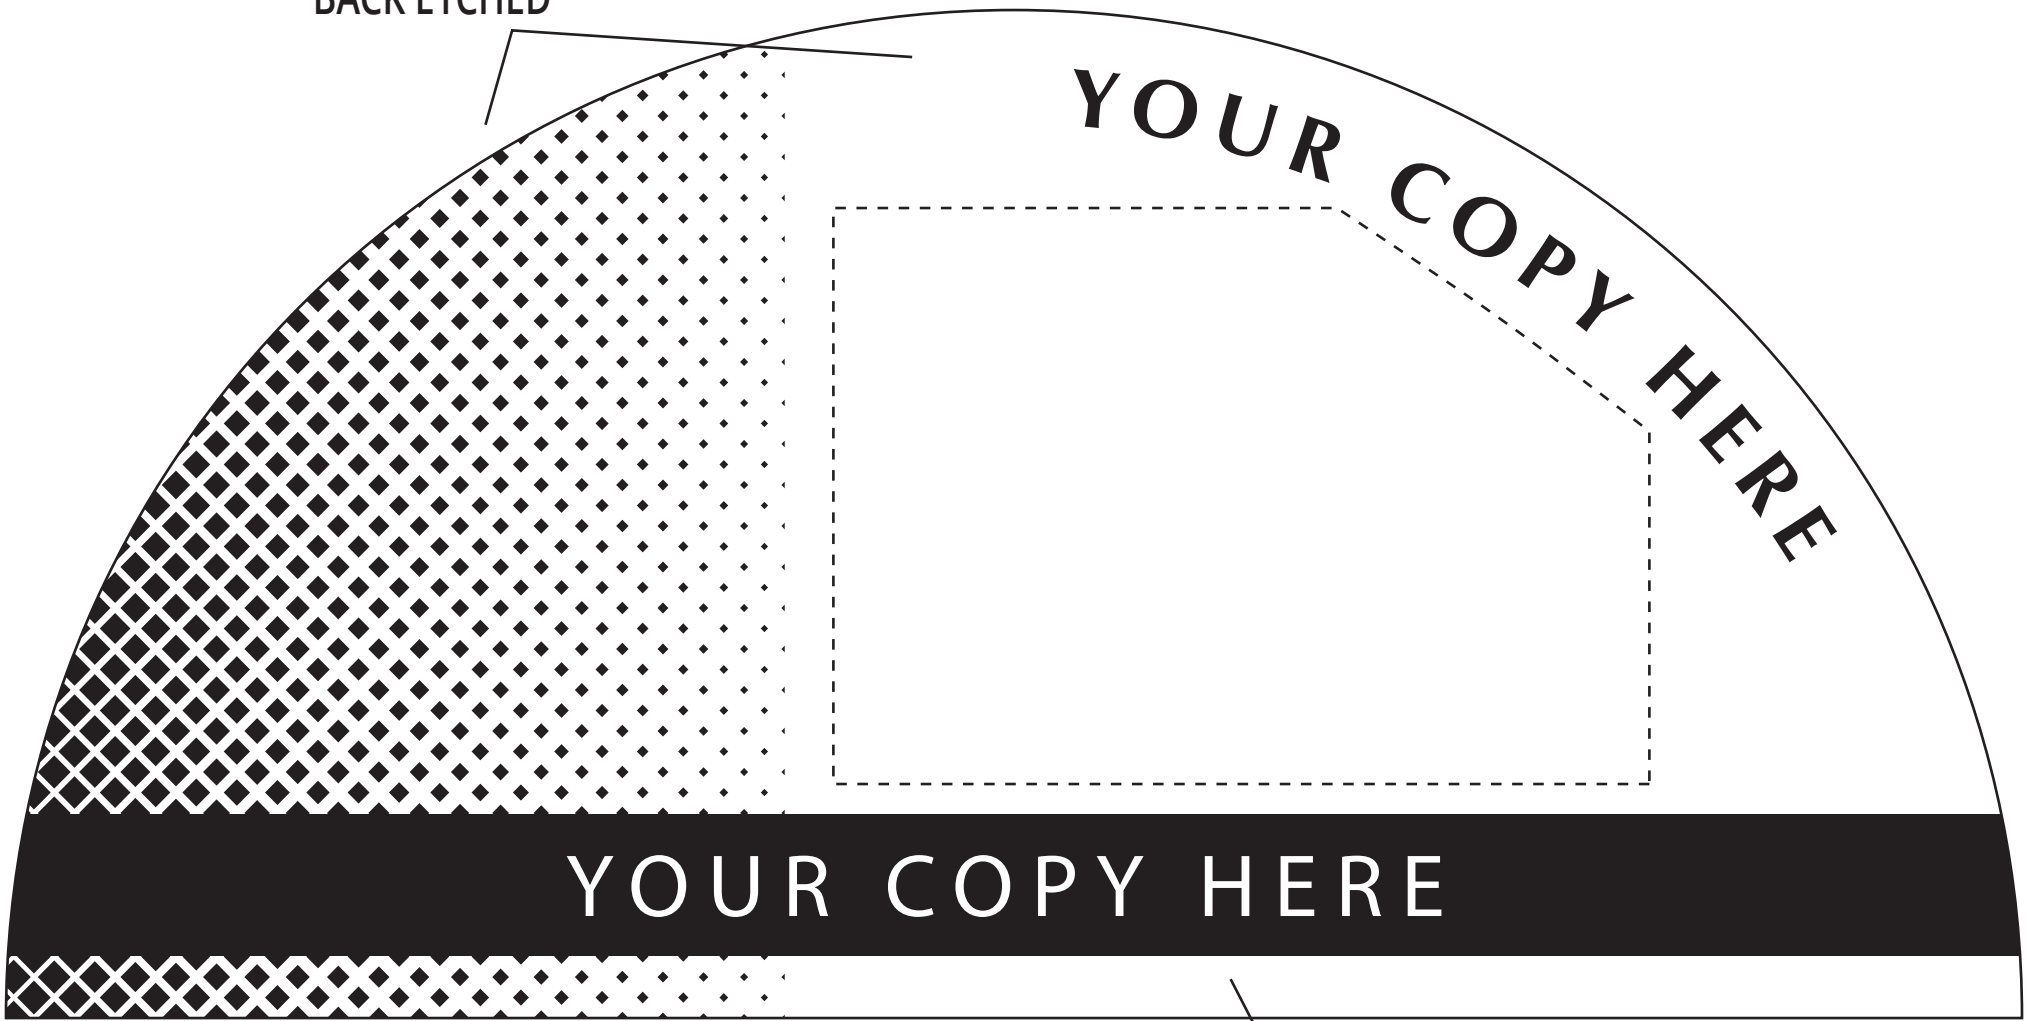

#4442 FRONT/BACK ETCHED - WITH DESIGN

MAXIMUM ETCHING AREA  
3"H X 4.25"W + TOP & BOTTOM TEXT

BACK ETCHED

YOUR COPY HERE

YOUR COPY HERE

FRONT ETCHED

#4442 FRONT/BACK ETCHED - NO DESIGN

MAXIMUM ETCHING AREA  
4.75"H X 10"W